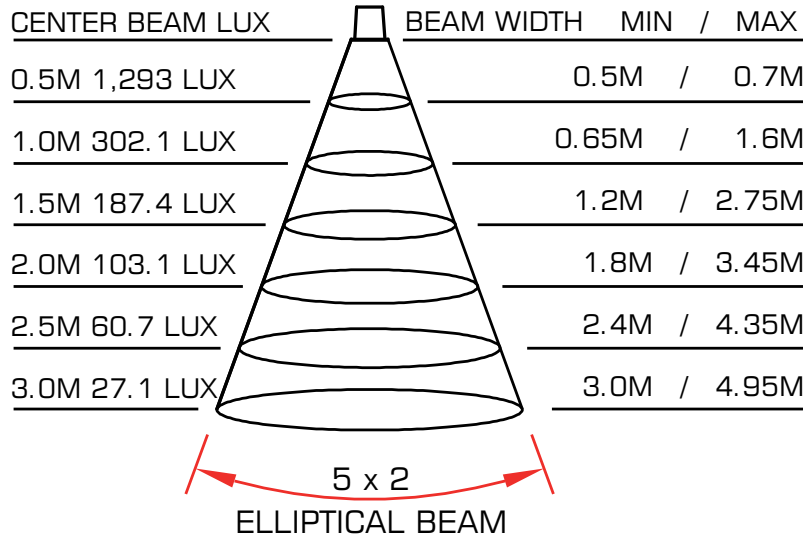

NT10 5x2 Elliptical Lens

The Natural Selection In LED Lighting