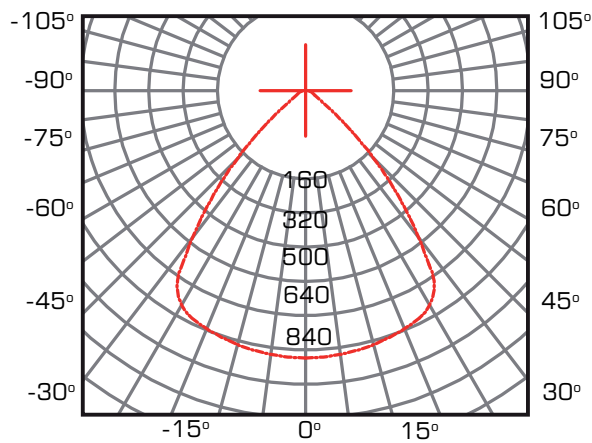

NT10 5x2 Elliptical Lens

The Natural Selection In LED Lighting