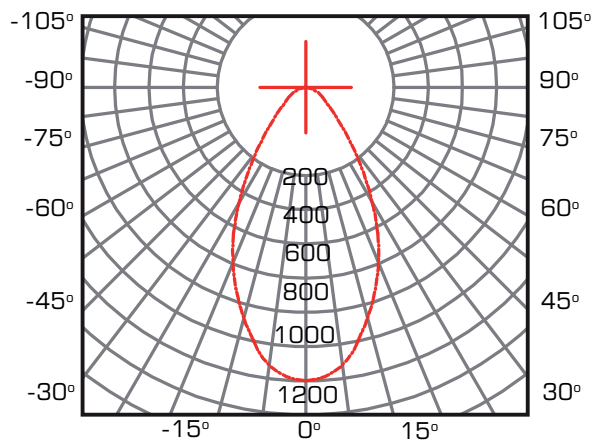

NT10 60° Lens

The Natural Selection In LED Lighting