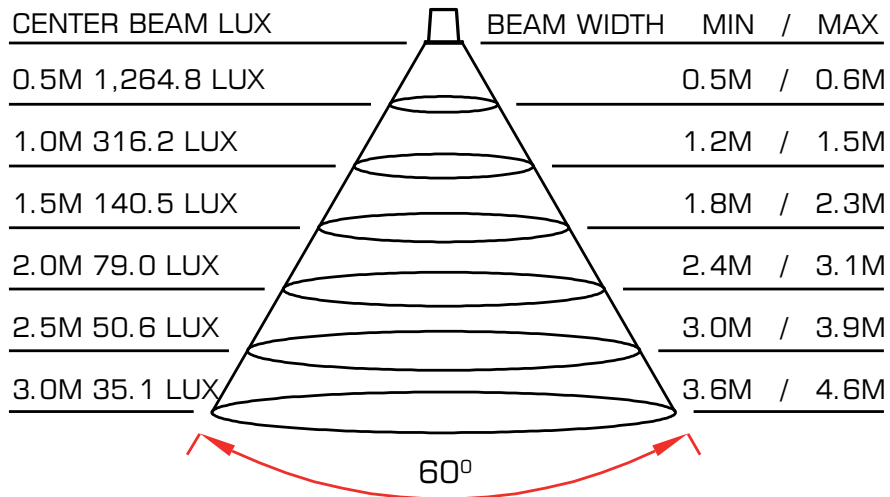

NT10 60° Lens

The Natural Selection In LED Lighting