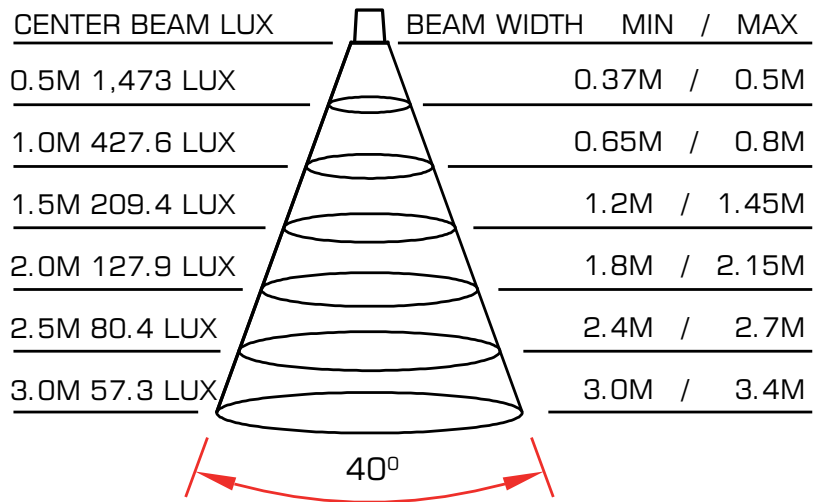

NT10 40° Lens

The Natural Selection In LED Lighting