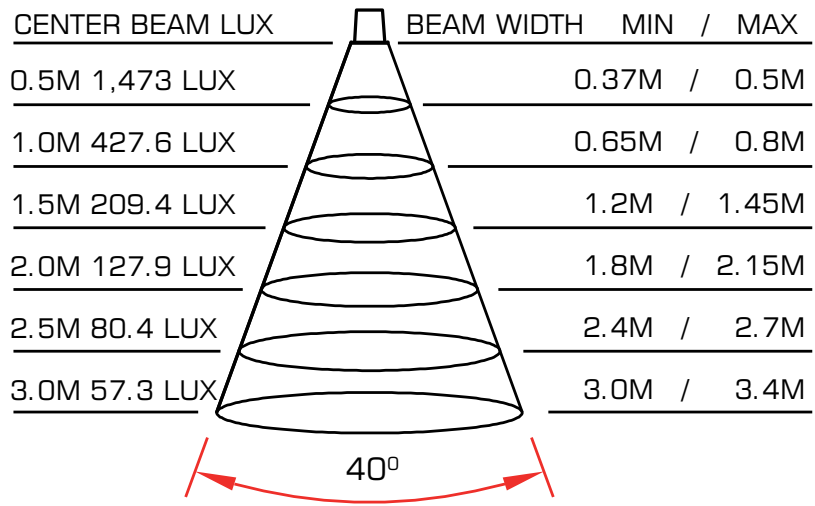

NT10 40° Lens

The Natural Selection In LED Lighting