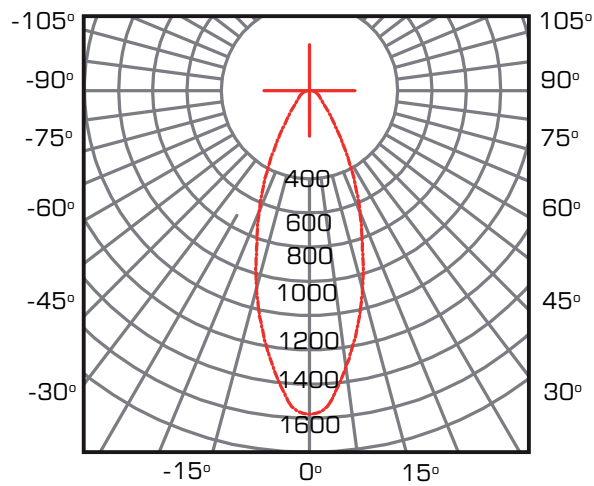

NT10 40° Lens

The Natural Selection In LED Lighting