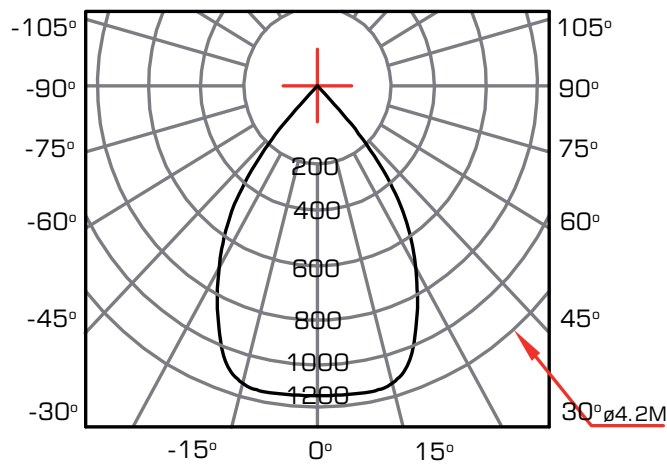

# NT20 60° Lens

The Natural Selection In LED Lighting