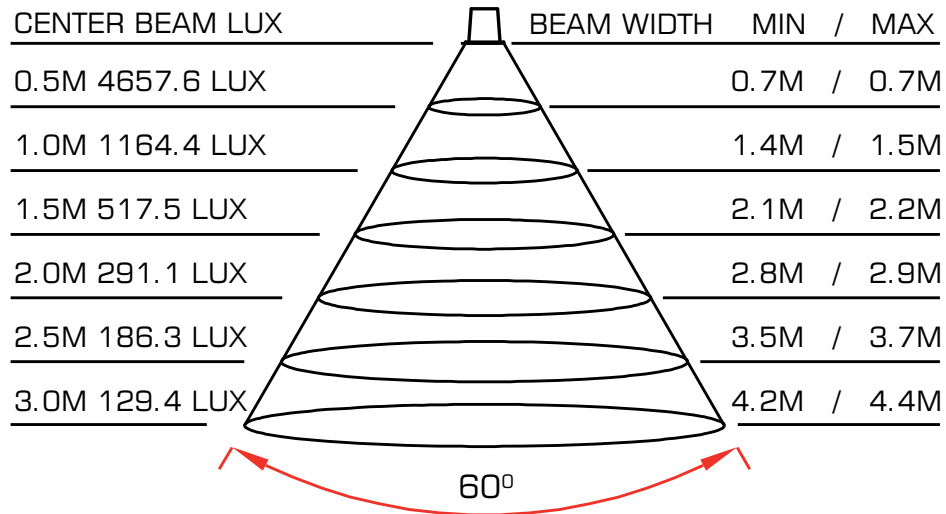

# NT20 60° Lens

The Natural Selection In LED Lighting