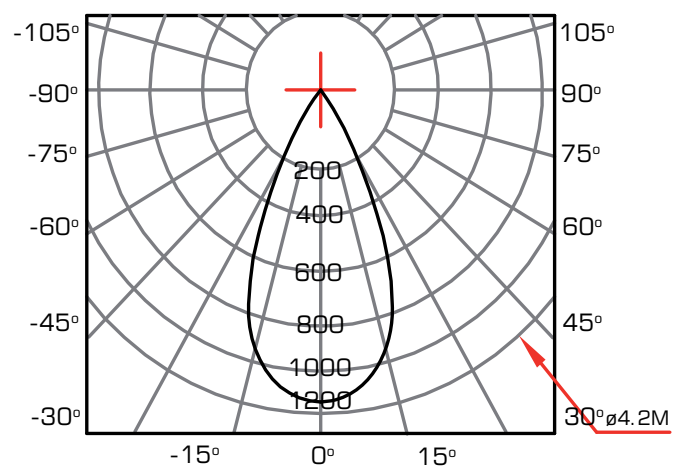

NT20 40° Lens

The Natural Selection In LED Lighting