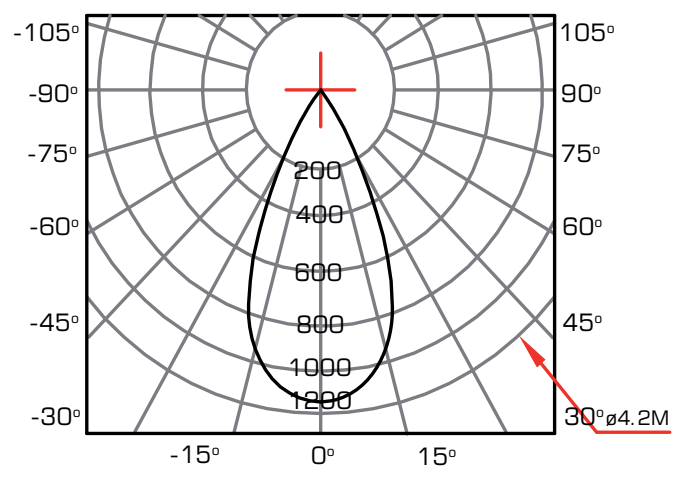

NT20 40° Lens

The Natural Selection In LED Lighting