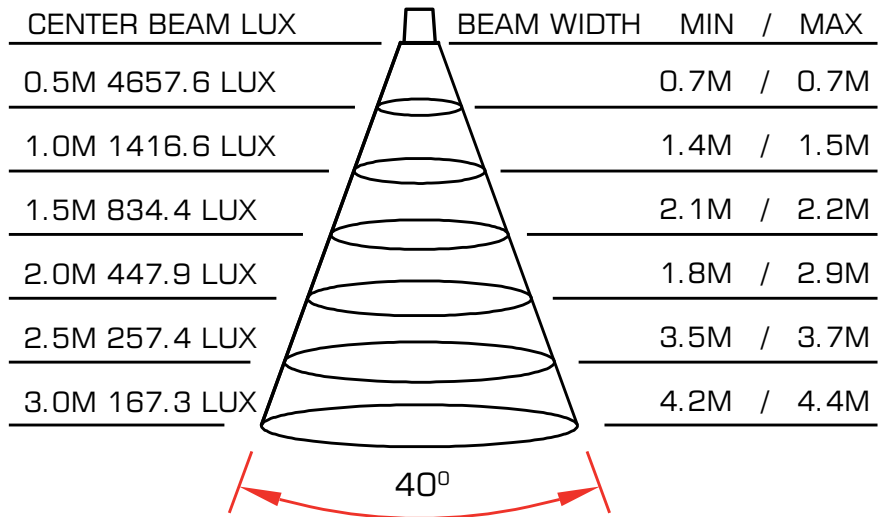

NT20 40° Lens

The Natural Selection In LED Lighting